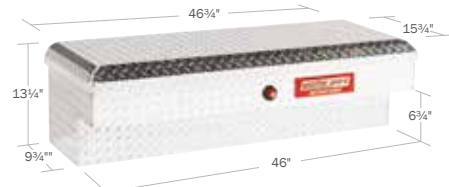

Saddle Boxes / Cross Boxes

Full Size Truck Standard Saddle 10.7 CUBIC FEET

- 300105-9-01
- 300105-53-01

Approximate Ship Weight : 56 lbs

Full Size Truck Low Profile Saddle 9.5 CUBIC FEET

- 300106-9-01
- 300106-53-01

Approximate Ship Weight : 56 lbs

Full Size Truck Standard Cross 10.2 CUBIC FEET

- 300207-9-01
- 300207-53-01

Approximate Ship Weight : 56 lbs

Compact Truck Standard Saddle 9 CUBIC FEET

- 300104-9-01
- 300104-53-01

Approximate Ship Weight : 52 lbs

Side Boxes

48" Short Lo-Side 12.5 CUBIC FEET

- 300304-9-01
- 300304-53-01

Approximate Ship Weight : 39 lbs

60" Standard Lo-Side 9.3 CUBIC FEET

- 300300-9-01
- 300300-53-01

Approximate Ship Weight : 47 lbs