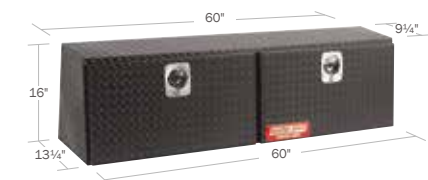

Universal Chest

50" Universal Chest 18.8 CUBIC FEET

- 300401-9-01
- 300401-53-01

Approximate Ship Weight : 46 lbs

60" Hi-Side Boxes 3.3 CUBIC FEET

- 300302-9-01
- 300302-53-01

Approximate Ship Weight : 45 lbs