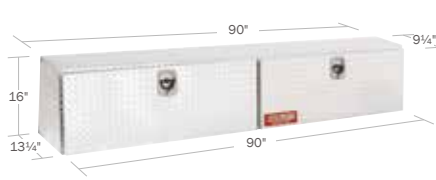

90" Hi-Side Boxes 4.4 CUBIC FEET

- 300303-9-01
- 300303-53-01

Approximate Ship Weight : 57 lbs

Coming Soon

72" Long Lo-Side 5.3 CUBIC FEET

- 300301-9-01
- 300301-53-01

36" Underbed 7.1 CUBIC FEET

- 300500-9-01
- 300500-53-01

48" Underbed 9.5 CUBIC FEET

- 300501-9-01
- 300501-53-01