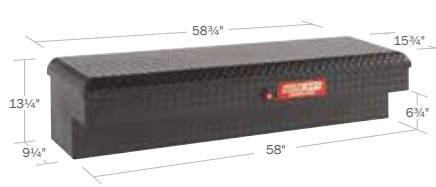

Approximate Ship Weight : 52 lbs

Side Boxes

48" Short Lo-Side 12.5 CUBIC FEET

- 300304-9-01
- 300304-53-01

Approximate Ship Weight : 39 lbs

60" Standard Lo-Side 9.3 CUBIC FEET

- 300300-9-01
- 300300-53-01

Approximate Ship Weight : 47 lbs