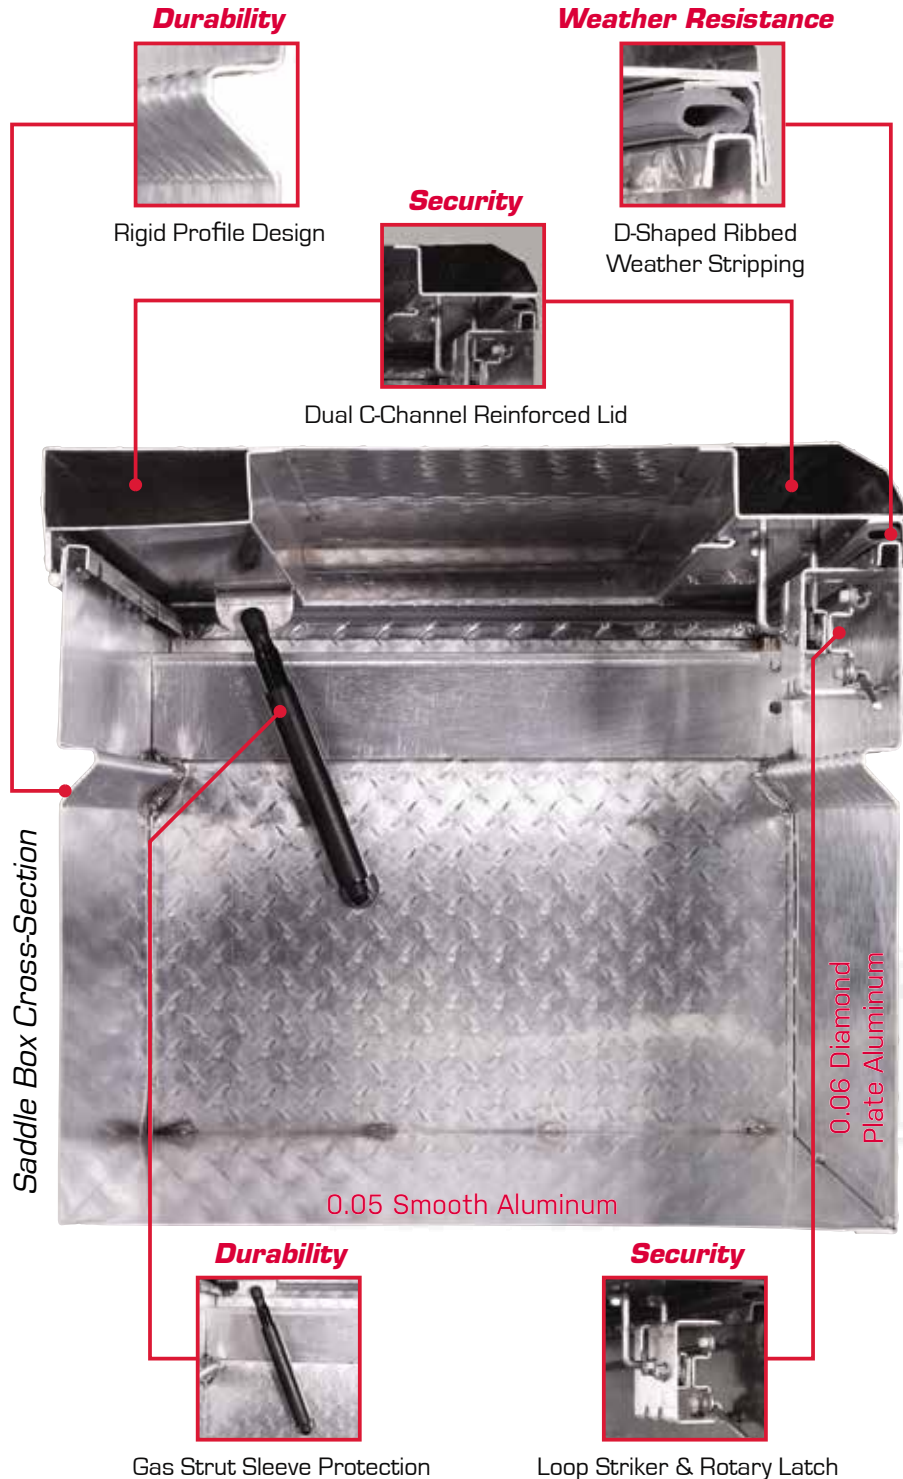

Professional Grade Protection

7 YEAR WARRANTY

PROFESSIONAL DURABILITY

4 Piece Welded Construction

- Puts more strength where it is needed most

Gas Strut Plastic Sleeves

- Prevents basic damage from sliding materials in the box

Powder Coat Protection

- Available in Black

HEAVY DUTY SECURITY

Tamper Resistant Push Button Locks

- Drill resistant through key hole

Two Dual Stage Rotary Latches with Heavy-Duty Looped Strikers

- Secures lid closed and resists pry-in
- Looped striker with steel reinforcement is bolted to heavy-duty C-Channel

C-Channel Reinforced Lid Construction

- Heavy-Duty aluminum welded into lid resists pry-ins

Reinforced Front Panel

- Rigid front panel resists pry-in

CLASSIC WEATHER RESISTANCE

D-Shaped Ribbed weather strip

Foam weather stripping along hinge completes 4 sided weather resistance

INTEGRATED FEATURES

Plastic Parts Sliding Tray

No-Crimp/No-Drill Mounting Hardware

Built-In Side Compartments

DEFENDER SERIES™