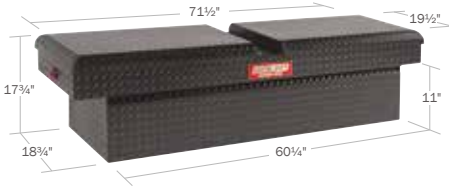

Full Size Truck Standard Cross 10.2 CUBIC FEET

- 300207-9-01
- 300207-53-01

Approximate Ship Weight : 56 lbs