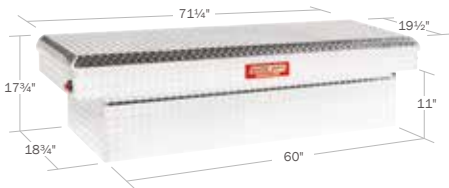

Foam weather stripping along hinge completes 4 sided weather resistance

INTEGRATED FEATURES

Plastic Parts Sliding Tray

No-Crimp/No-Drill Mounting Hardware

Built-In Side Compartments

DEFENDER SERIES™

Product Offering

Saddle Boxes / Cross Boxes

Full Size Truck Standard Saddle 10.7 CUBIC FEET

- 300105-9-01
- 300105-53-01

Approximate Ship Weight : 56 lbs

Full Size Truck Low Profile Saddle 9.5 CUBIC FEET

- 300106-9-01
- 300106-53-01